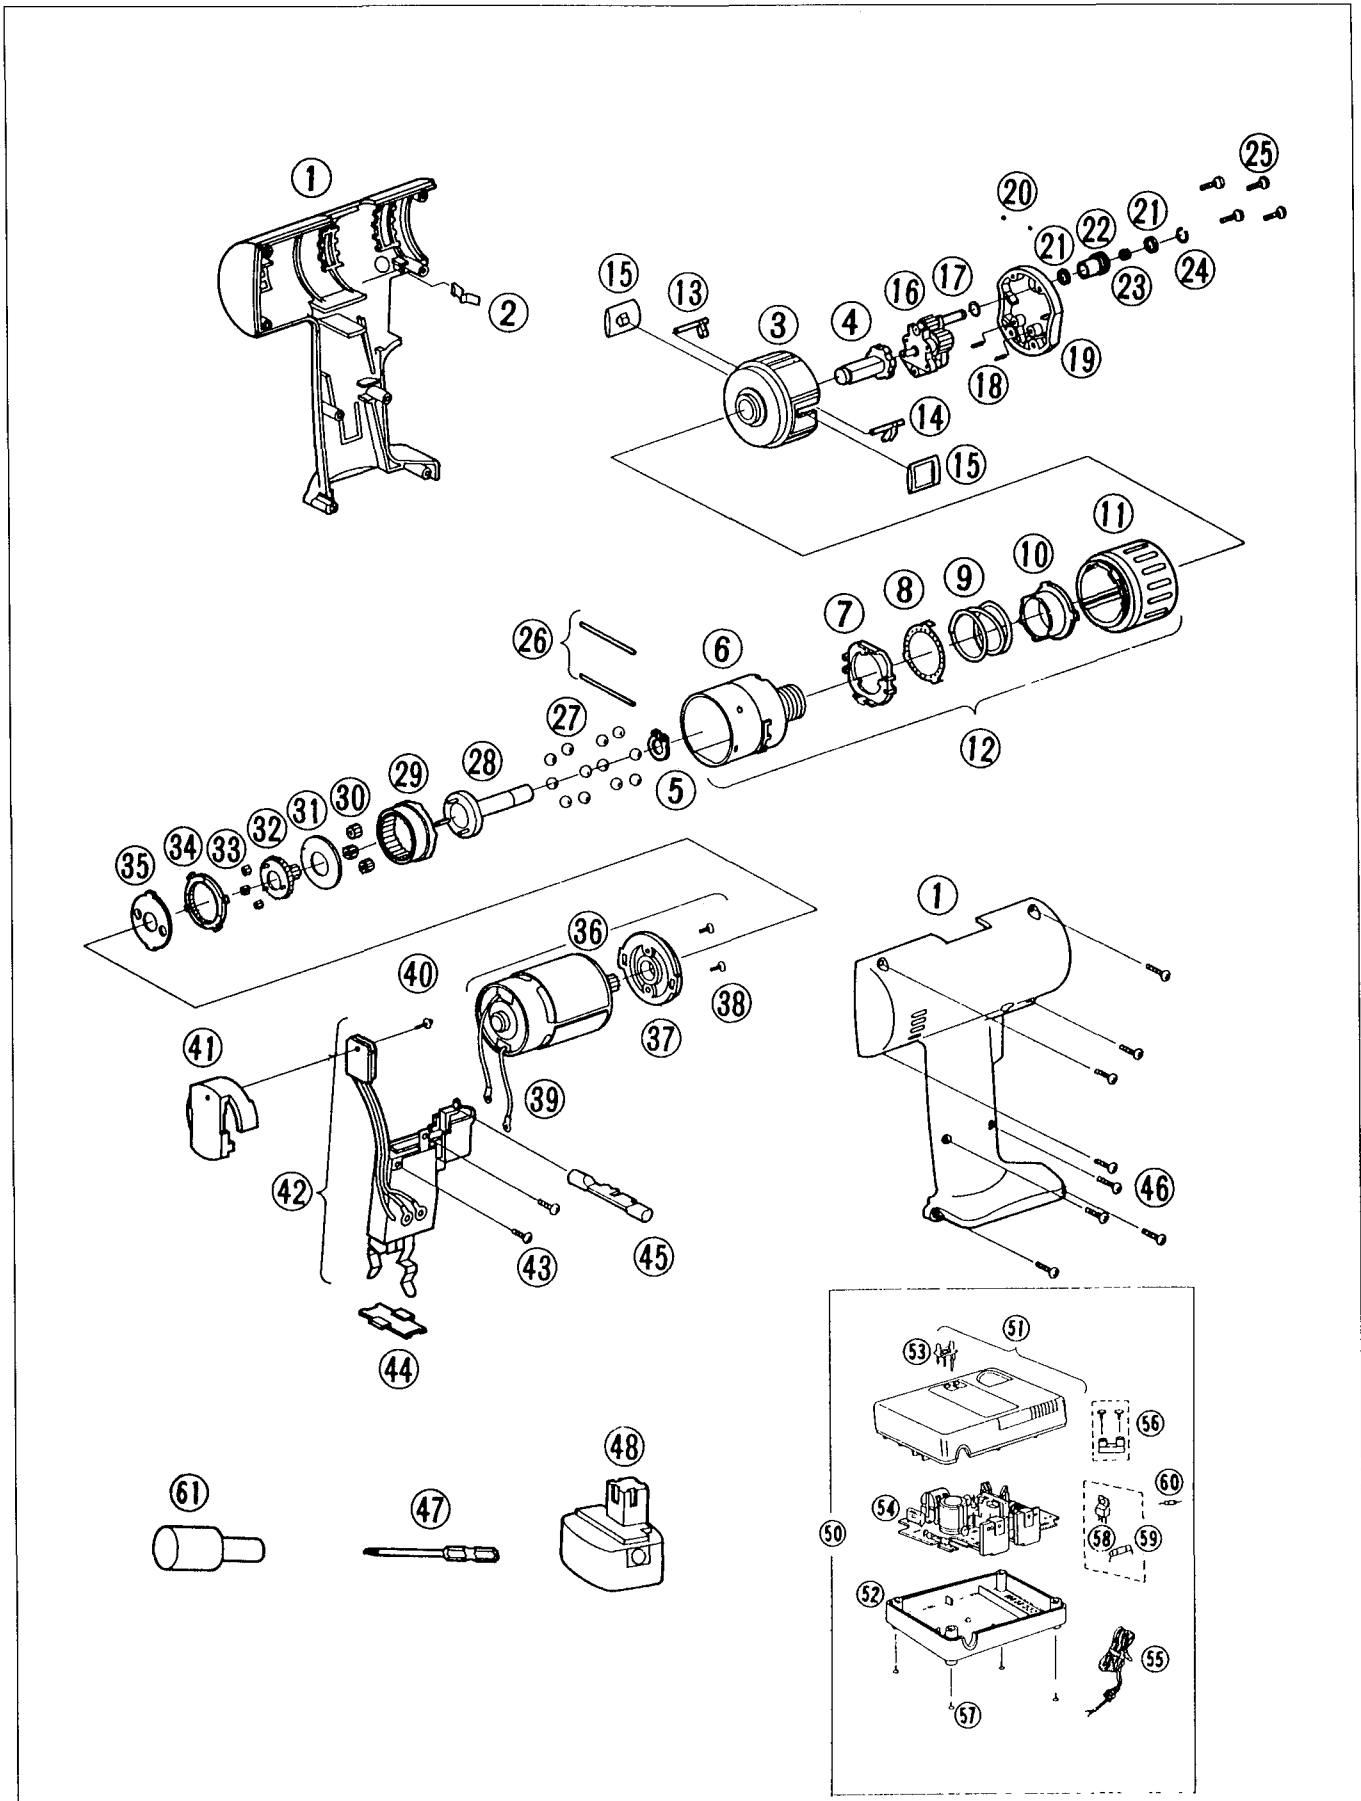

EXPLODED VIEW