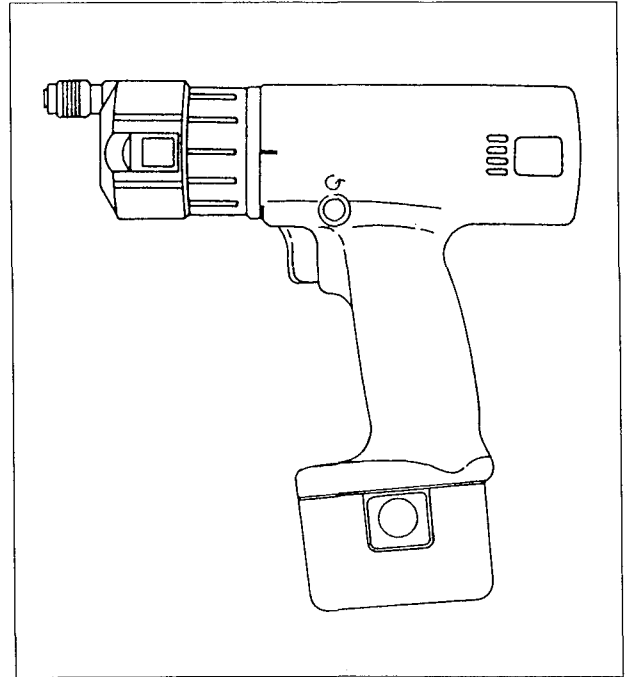

Service Manual

Cordless Off-set Drill & Driver

E Y 6 7 8 0

SPECIFICATIONS

DRILL/DRIVER

Motor voltage	: 9.6V DC
No load speed	: 120 ~ 800 min⁻¹ (RPM)
Maximum torque	: 5.9Nm (60kg-cm, 52in.lbs.)
Maximum clutch torque	: 4.4Nm (45kg-cm, 39in.lbs.) at 21 positions
Overall length	: 213mm (8-22/32")
Mass (Weight)	: 1.5kg (3.3lbs.) (with battery pack)

BATTERY PACK (Compact Type)

Storage battery	: Ni-Cd battery
Battery voltage	: 9.6V DC (1.2V × 8 cells)
Battery Capacity	: 1200mAh

BATTERY CHARGER

Input	: 120, 230, 240V AC separately available
Mass (Weight)	: 0.66kg (1.45lbs.)
Charging time	: Approx. 15 min. (with compact type battery pack)

STANDARD EQUIPMENT

Battery charger , Battery pack , Phillips bit #2 (75mm)

CONTENTS

	Page	(English)	(German)
• Specifications		1	
• Disassembly & Assembly Instructions		2 - 5	9 - 12
• Wiring Connection Diagram		6	
• Schematic Diagram		6	
• Troubleshooting		7 - 8	13 - 14
• Exploded View		15	
• Replacement Parts List		16	

⚠ WARNING

This service literature is designed for experienced repair technicians only and is not designed for use by the general public. It does not contain warnings or cautions to advise non-technical individuals of potential dangers in attempting to service a product. Products powered by electricity should be serviced or repaired only by experienced professional technicians. Any attempt to service or repair the product or products dealt with in this service information by anyone else could result in serious injury or death.

Panasonic

© 1995 Matsushita Electric Works, Ltd.
All rights reserved. Unauthorized copying and distribution is a violation of law.