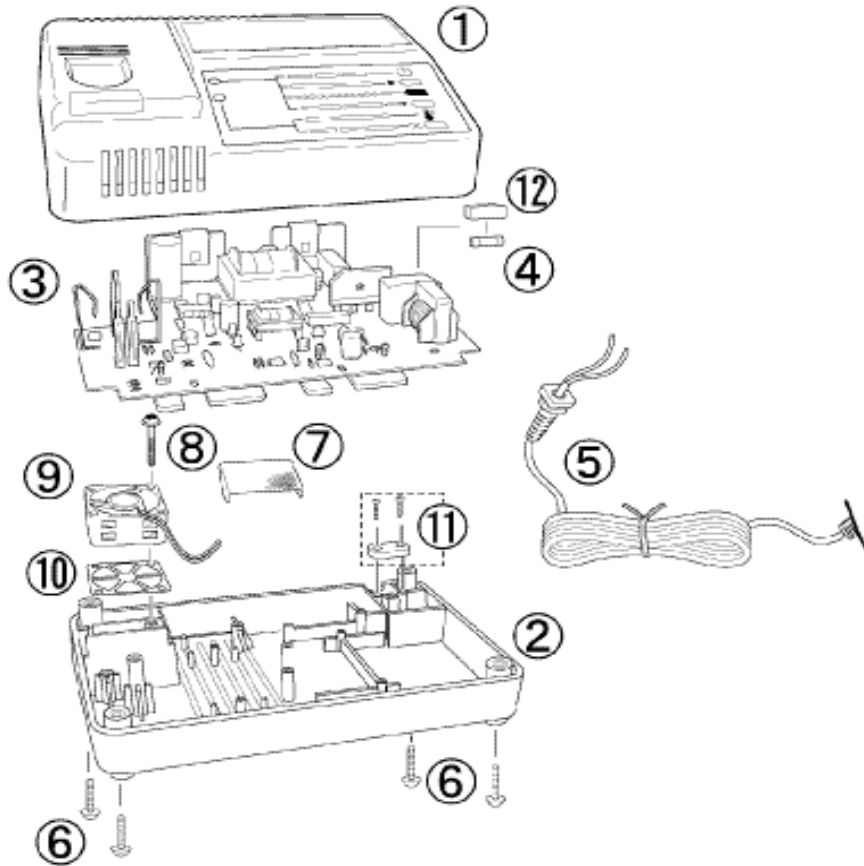

## EY0214

Ref.No.	Part No.	Part Name& Description
1	WEY0214K3099	HOUSING A
2	WEY0214K3029	HOUSING B
2	WEY0214K2129	MODULE
4	WEY0214L5258	FUSE
5	WEY0214K2059	POWER CORD
6	WEY0217K6237	TAPPING SCREW FOR CHARGER
7	WEY0208L0127	DUST PREVENTIVE PLATE
8	WEY0208L9057	B-TIGHT SCREW
9	WEY0214L1008	FAN MOTOR
10	WEY0214L0208	SHIELDING PLATE
11	WEY562B0218	CORD ANCHORE
12	WEY0102A3108	FUSE COVER