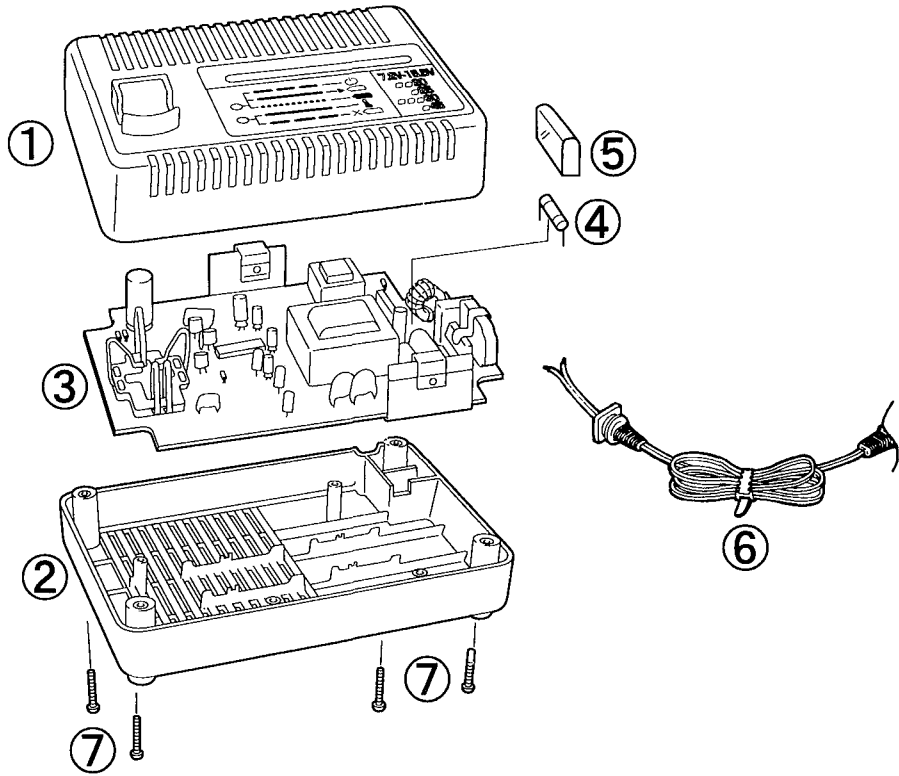

EXPLODED VIEW

REPLACEMENT PARTS LIST

NOTE : *A . . . available as an optional accessory
 *B . . . only available as set
 *C . . . available individually

Ref.No.	Part No.	Part Name & Descriptions	Per unit	Remarks
1	WEY0230K3099	HOUSING A	1	
2	WEY0230K3029	HOUSING B	1	
2	WEY0230K3030	HOUSING B	1	
3	WEY0230L2129	MODULE	1	
4	WEY0230L5259	FUSE	1	250V 2A
5	WEY0102A3108	FUSE COVER	1	
6	WEY0230K2059	POWER CORD (C-2 PLUG)	1	EUROPE
6	WEY0230K2060	POWER CORD (B-3 PLUG)	1	U.K.
6	WEY0230K2061	POWER CORD (O PLUG)	1	OCEANIA
7	WEY0217K6237	TAPPING SCREW FOR CHARGER	4	*C
▲ -	WEY0230K8008	INDIVIDUAL BOX	1	
▲ -	WEY0230K8109	OPERATING INSTRUCTIONS	1	